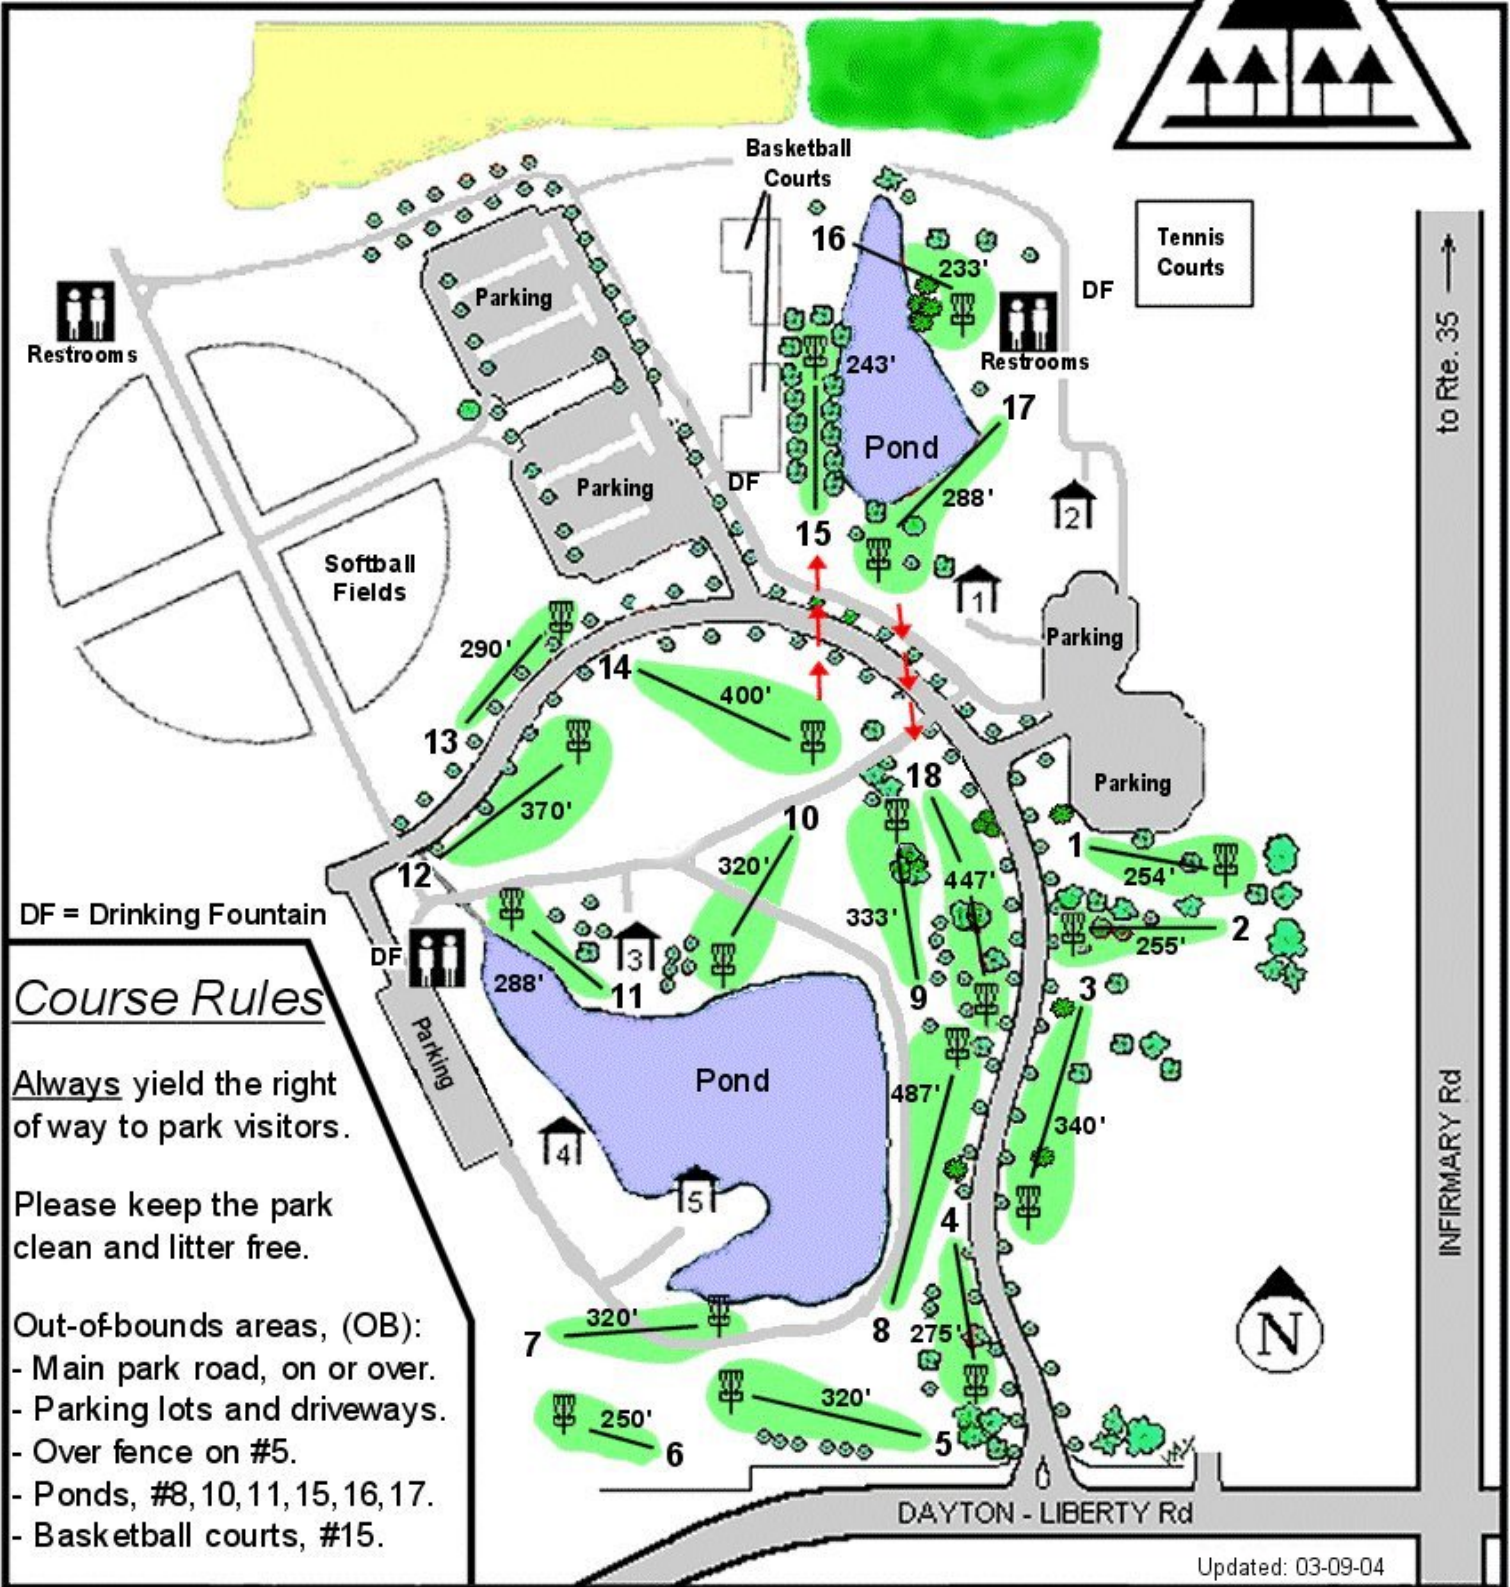

Judge Arthur O. Fisher Park Disc Golf Course

DF = Drinking Fountain

Course Rules

Always yield the right of way to park visitors.

Please keep the park clean and litter free.

- Out-of-bounds areas, (OB):
- Main park road, on or over.
 - Parking lots and driveways.
 - Over fence on #5.
 - Ponds, #8, 10, 11, 15, 16, 17.
 - Basketball courts, #15.