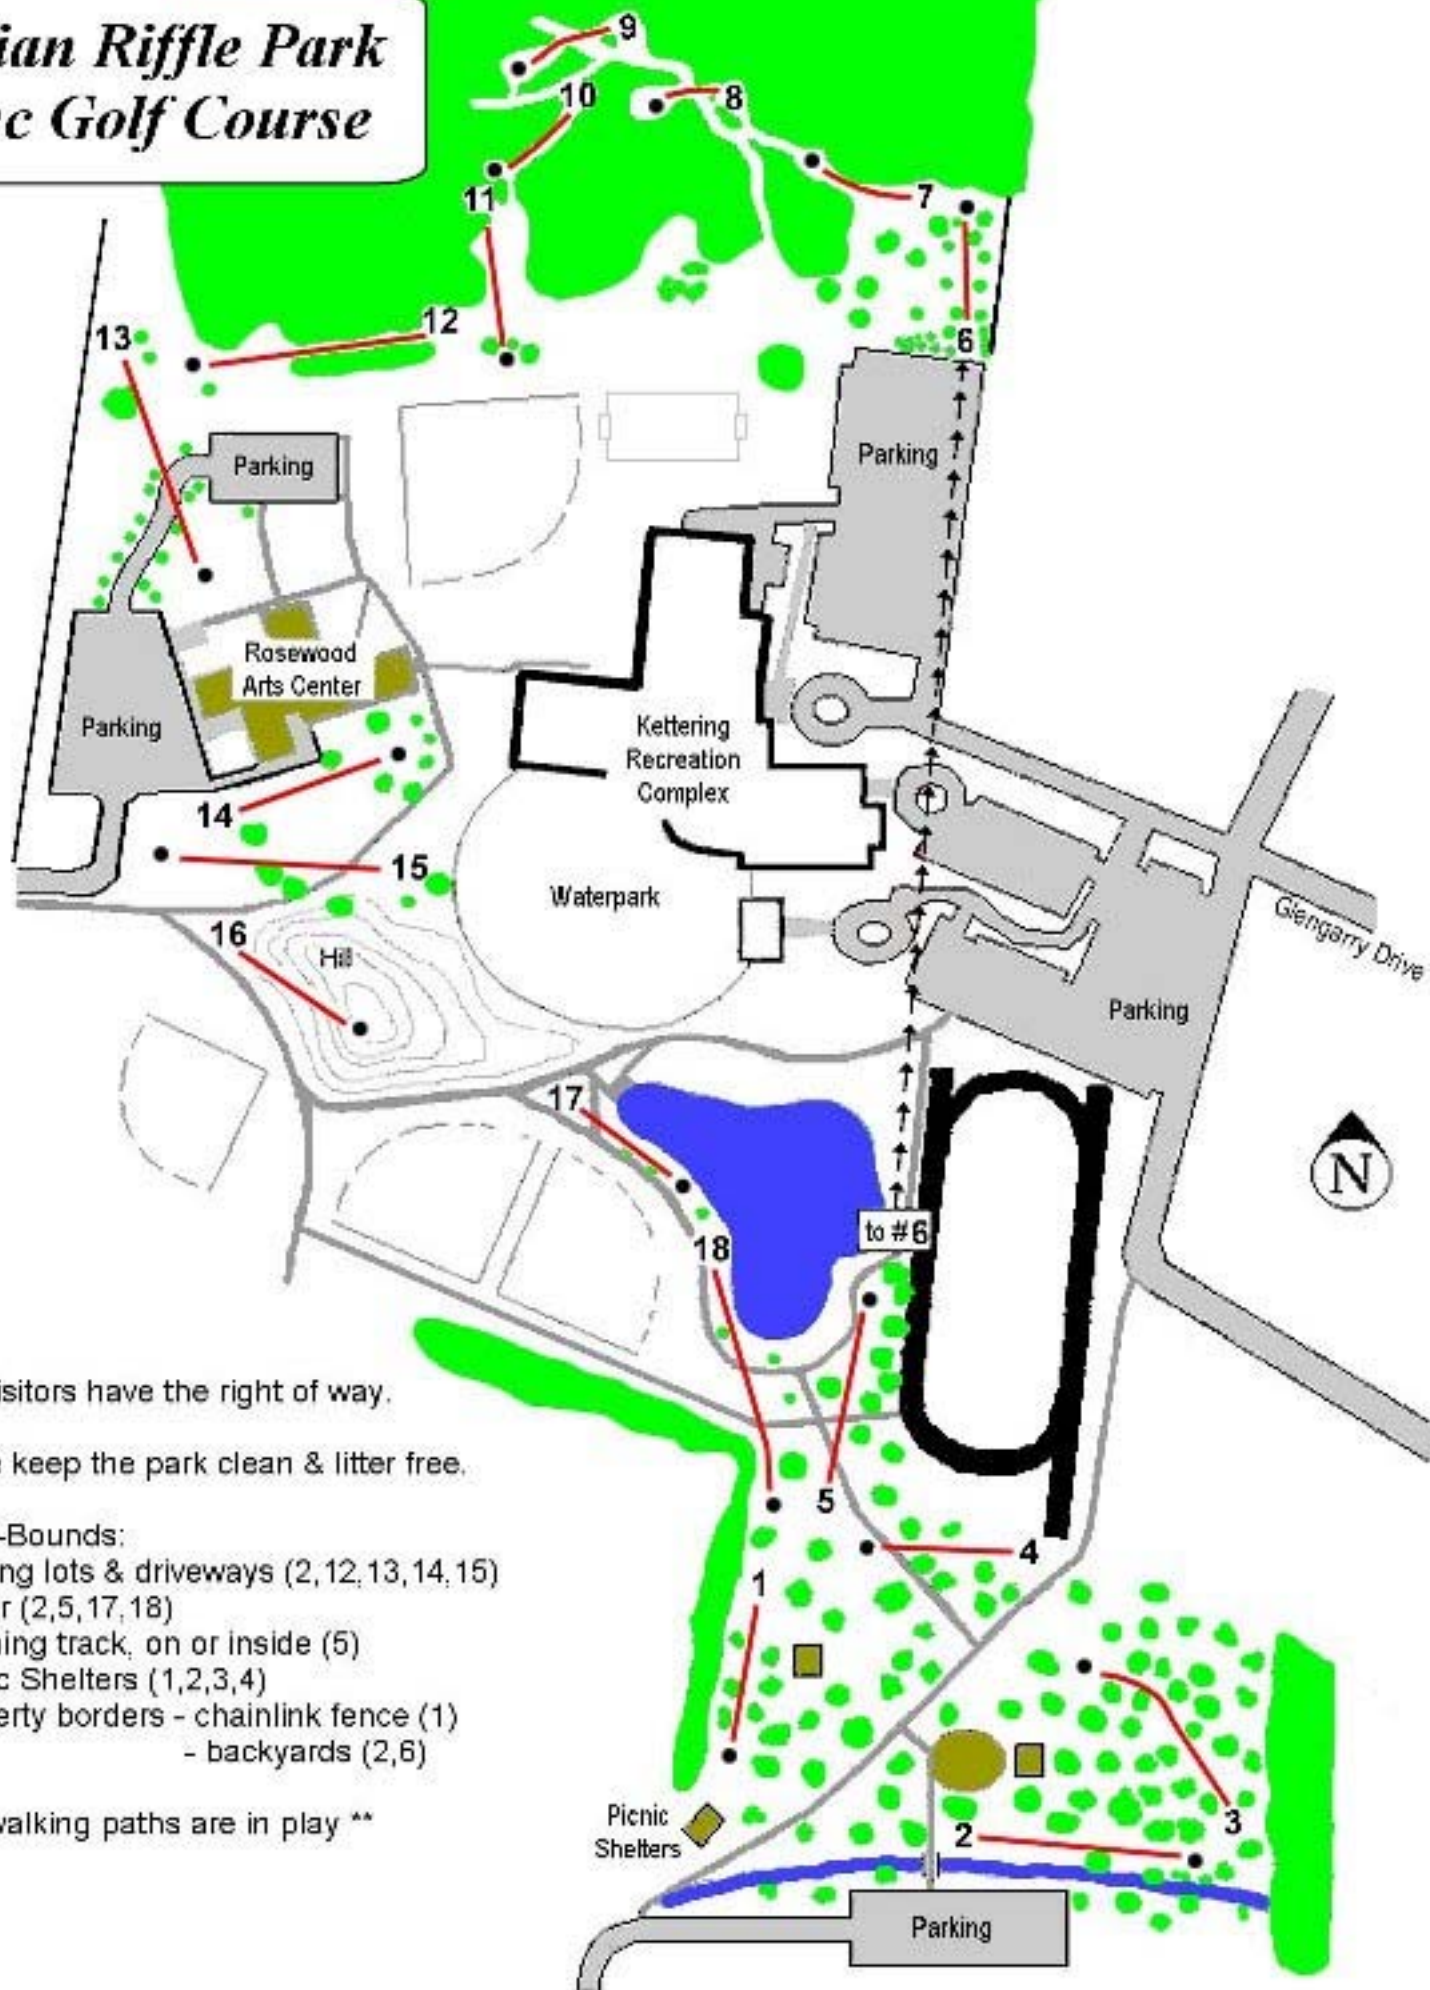

Indian Riffle Park Disc Golf Course

Park visitors have the right of way.

Please keep the park clean & litter free.

Out-of-Bounds:

- Parking lots & driveways (2, 12, 13, 14, 15)
- Water (2, 5, 17, 18)
- Running track, on or inside (5)
- Picnic Shelters (1, 2, 3, 4)
- Property borders - chainlink fence (1)
 - backyards (2, 6)

** All walking paths are in play **